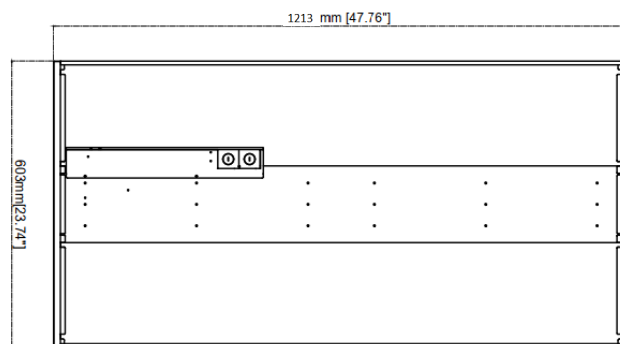

Power Factor: >0.90

Certifications: In pending

Lm80 life Span: >50,000 Hrs

Warranty: 5 years

Product Size: 2X2ft : 603\*603\*55 mm;2X4ft : 1213\*603\*55 mm

## Dimensions:

2X2ft : 603\*603\*55 mm

2X4ft : 1212\*603\*55 mm