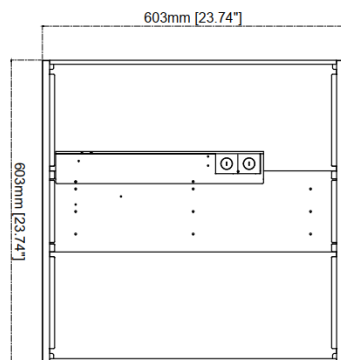

Power Factor: >0.90

Certifications: In pending

Lm80 life Span: >50,000 Hrs

Warranty: 5 years

Product Size: 2X2ft : 603\*603\*55 mm;2X4ft : 1213\*603\*55 mm

## Dimensions:

2X2ft : 603\*603\*55 mm

2X4ft : 1212\*603\*55 mm