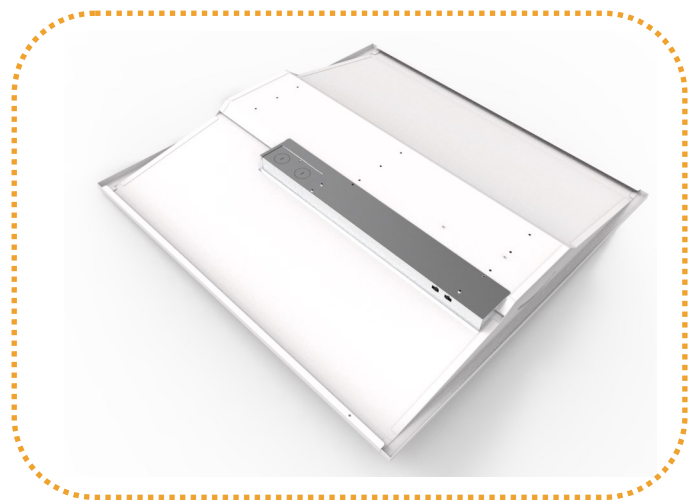

## Product Description:

Specific design,innovative ultra-thin LED troffer Light is a design based on the ideal replacement of fluorescent troffer. The WL-3TRS22/14/24 accepts 120-347VAC , and have a high lumen efficiency up to 130Lm/W. With well-distributed soft light, no any dark spot and special ultra-thin design. This Luminaries is regarded as the leading of greening Lighting for commercial and industrial uses.

## Features:

- Voltage:120-347VAC
- Ultra-thin Design, only 2.16" in Height
- High luminous efficiency up to 130Lm/W
- Soft and uniform distribution
- Watt Selectable, CCT Selectable
- Dimmable with compatible 0-10V dimmer
- Motion Sensor ,Emergency Driver ,2.4G control, bluetooth control Optional
- UL listed driver
- 5 years warranty

## Features:

Product Name : LED Troffer Light

Efficiency 130 Lm/w

Voltage input: 120-347Vac

Watt Options: 2X2ft : 24W/30W/36W Changeable ; 1X4ft:36W; 2X4ft : 24W/36W/45W Changeable

CRI: >80

CCT Options: 3000K/3500K/4000K/5000K Changeable; 1X4:3500K-5000K options