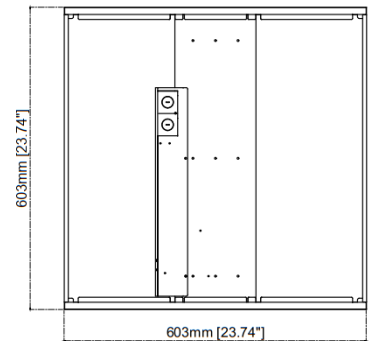

Operating Temp: -25°C~ 40°C

Power Factor: >0.90

Certifications: In pending

Lm80 life Span: >50,000 Hrs

Warranty: 5 years

Product Size: 2X2ft : 603\*603\*55 mm; 1X4ft:1203\*303\*55mm; 2X4ft : 1213\*603\*55 mm

## Dimensions:

1X4ft : 1212\*303\*55 mm

2X2ft : 603\*603\*55 mm

2X4ft : 1212\*603\*55 mm