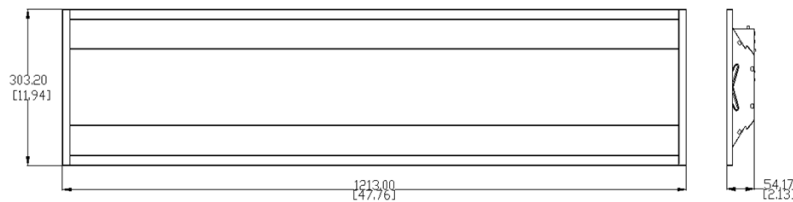

Operating Temp: -25°C~ 40°C

Power Factor: >0.90

Certifications: In pending

Lm80 life Span: >50,000 Hrs

Warranty: 5 years

Product Size: 2X2ft : 603\*603\*55 mm; 1X4ft:1203\*303\*55mm; 2X4ft : 1213\*603\*55 mm

## Dimensions:

1X4ft : 1212\*303\*55 mm

2X2ft : 603\*603\*55 mm

2X4ft : 1212\*603\*55 mm