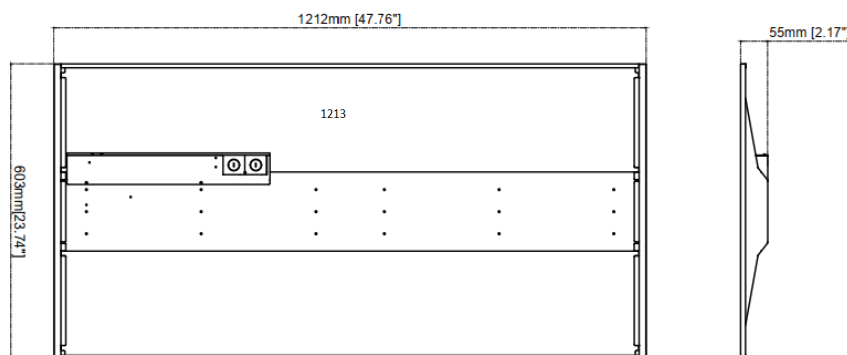

Operating Temp: -25°C~ 40°C

Power Factor: >0.90

Certifications: In pending

Lm80 life Span: >50,000 Hrs

Warranty: 5 years

Product Size: 2X2ft : 603\*603\*55 mm; 1X4ft:1203\*303\*55mm; 2X4ft : 1213\*603\*55 mm

## Dimensions:

1X4ft : 1212\*303\*55 mm

2X2ft : 603\*603\*55 mm

2X4ft : 1212\*603\*55 mm