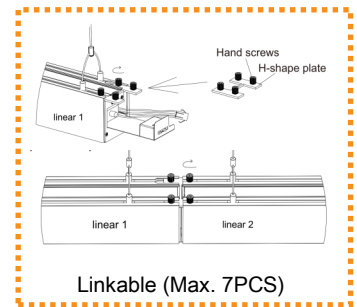

Linkable (Max. 7PCS)