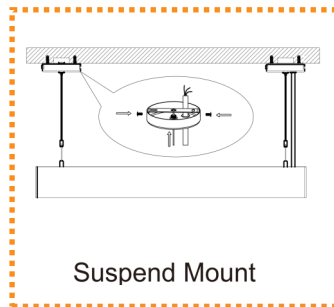

Suspend Mount