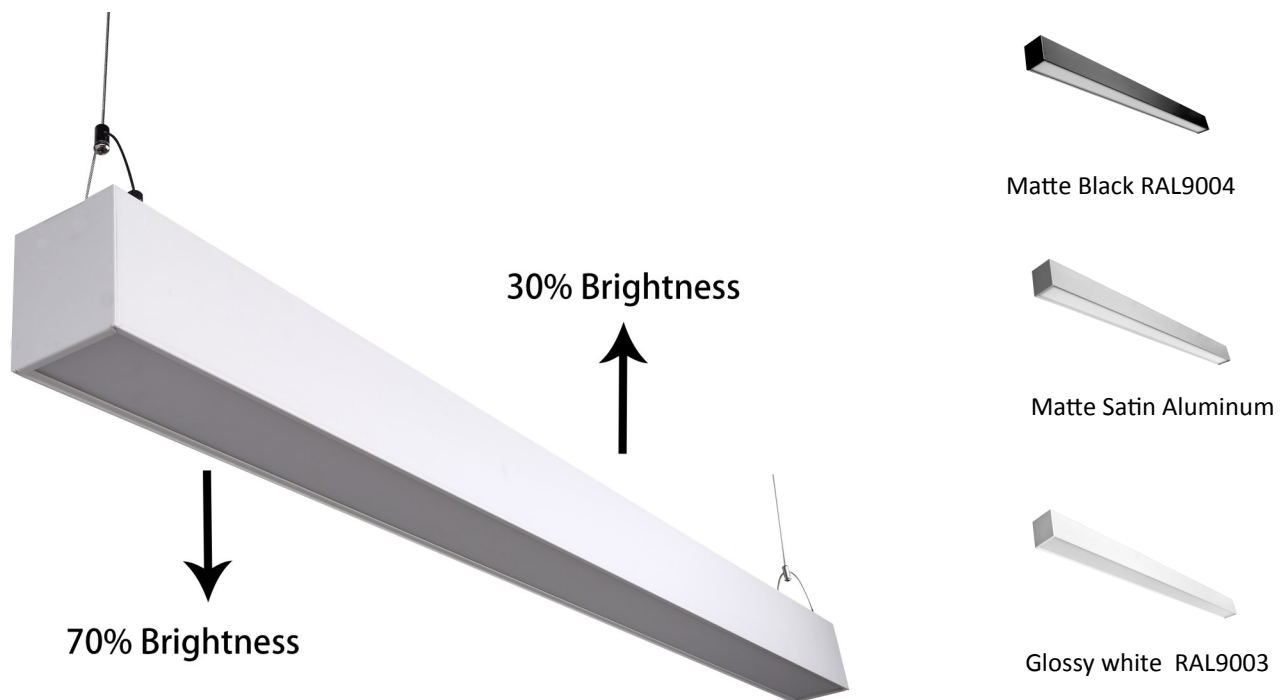

Direct&Indirect Architecture Strip Light

Product Description:

Wisdom WL-LSUD series LED linear light features a sturdy aluminum body with a plastic diffuser and offers energy saving with a high color rendering index lighting >80 CRI. It is a single and double emission hanging luminaire complete with high efficiency LED. The fixture is designed for offices, hotels, conference rooms, schools, colleges, hospitals and residential use. The light can be suspended or wall mount. It is dimmable using a 0-10V dimmer. Available in 3-color changeable and 5-color changeable, 2ft and 4ft lengths and finish in Satin Aluminum, Black or White colors.

Features:

30%
Brightness

70%
Brightness

Up&Down Light

OFF ON

ON OFF

A+B Switch

3-Finishing Color

● ● ●

Color Changeable

30K/40K/50K

27K/30K/40K/50K/57K

WL-LSUD Series — Direct&Indirect

Direct&Indirect Architecture Strip Light

Mounting Options:

Wall Mount

Office

Bedroom

Supermarket

WL-LSUD Series — Direct&Indirect

Direct&Indirect Architecture Strip Light

Features:

Product Name : LED Linear Strip Light

Efficiency 105 lm/w