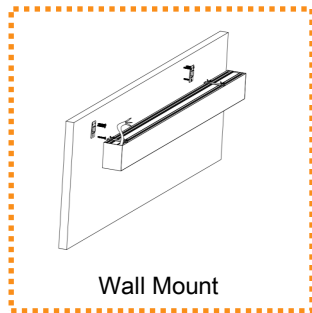

Direct&Indirect Architecture Strip Light

Product Description:

Wisdom WL-LSUD series LED linear light features a sturdy aluminum body with a plastic diffuser and offers energy saving with a high color rendering index lighting >80 CRI. It is a single and double emission hanging luminaire complete with high efficiency LED. The fixture is designed for offices, hotels, conference rooms, schools, colleges, hospitals and residential use. The light can be suspended or wall mount. It is dimmable using a 0-10V dimmer. Available in 3-color changeable and 5-color changeable, 2ft and 4ft lengths and finish in Satin Aluminum, Black or White colors.

● ● ●

Color Changeable

30K/40K/50K

27K/30K/40K/50K/57K

WL-LSUD Series — Direct&Indirect

Direct&Indirect Architecture Strip Light

Mounting Options:

Wall Mount