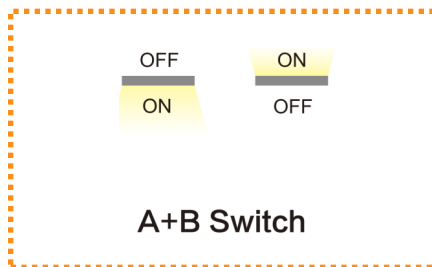

Features:

30%
Brightness

70%
Brightness

Up&Down Light

OFF ON

ON OFF

A+B Switch

3-Finishing Color

● ● ●

Color Changeable

30K/40K/50K

27K/30K/40K/50K/57K

WL-LSUD Series — Direct&Indirect

Direct&Indirect Architecture Strip Light

Mounting Options:

Wall Mount

Suspend Mount

Suspend Mount

Linkable (Max. 7PCS)

Options:

A+B Switch

A+B switch

3-Finishing Color

Color Changeable

30K/40K/50K

A+B switch and 3-CCT

3-Finishing Color

27K/30K/40K/50K/57K

A+B switch and 5-CCT

DALI driver option

ELV dimmable option

Applications: