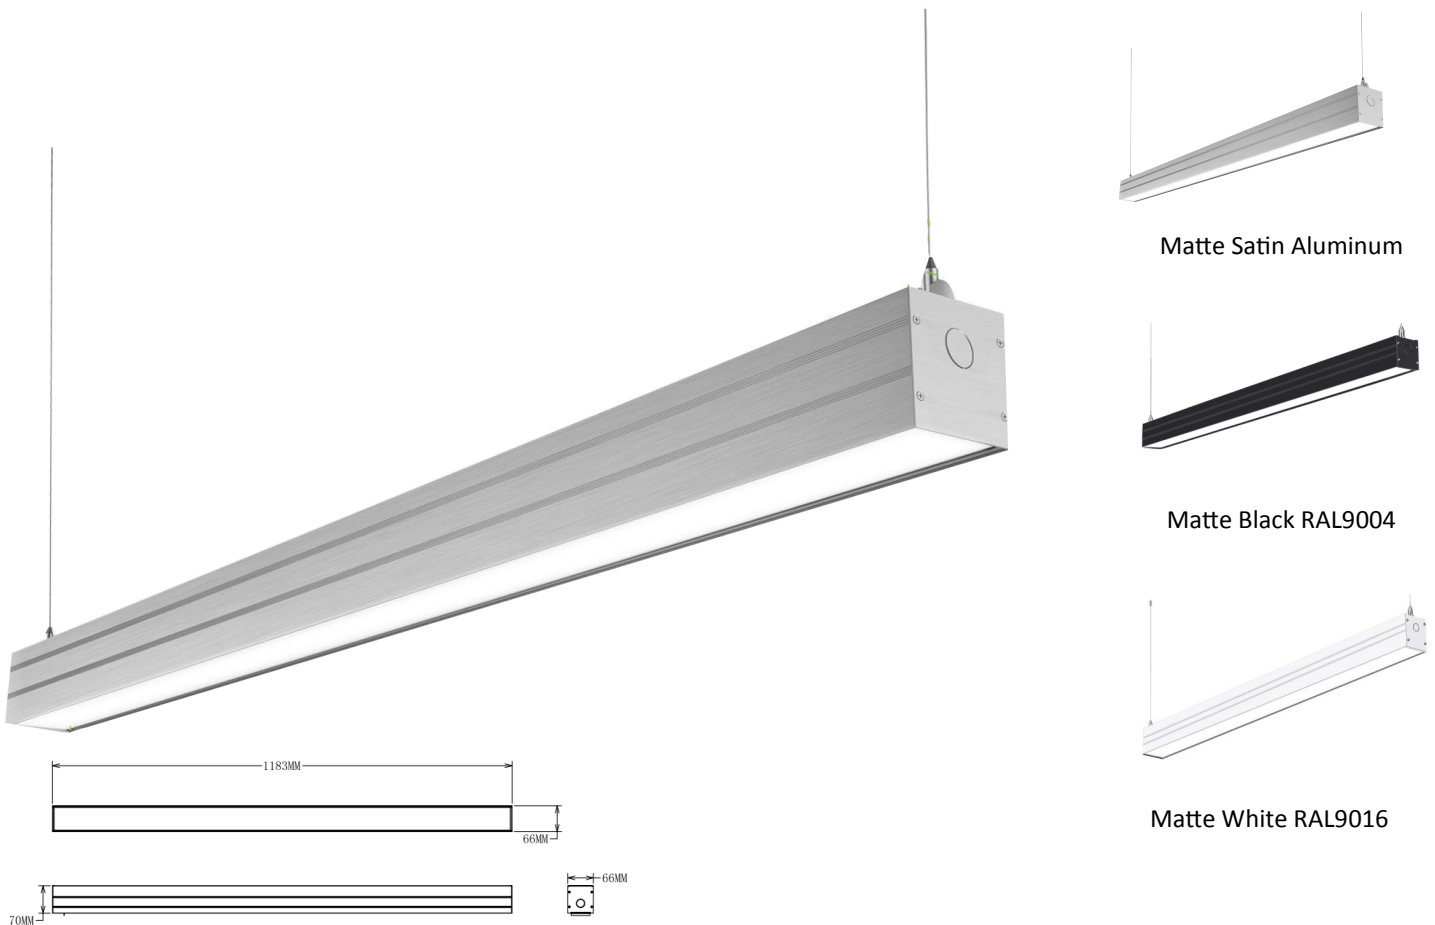

# WL-LSD Series — Direct

LED Architectural Linear Direct Light

## Product Description:

Wisdom WL-LSD series LED linear light uses high lumens chip SMD 2835, aluminum housing materials. Product can be used pendant installation. The linear light can be linkable according to the actual application scenario.

## LED Architectural Linear Direct Light