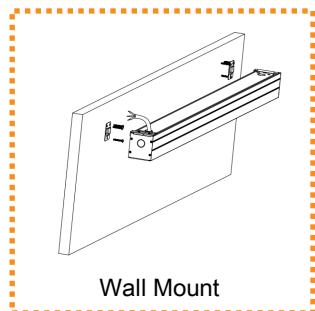

LED Architectural Linear Direct Light

Options:

Features:

Product Name : LED Architectural Linear Direct Light

Efficiency 130 lm/w

Voltage input: 100-277V & 120-277/347V

Watt Options: 40W

CRI: >80

CCT Options: 3500K~5000K & 3000K/4000K/5000K changeable

Dimmable: 0-10V Dimmable

Operating Temp: -25°C~ 50°C

Power Factor: >0.9

Lm80 life Span: >50,000 Hrs

Warranty: 5 years

Certifications: ETL & DLC

Dimension: L1183*W66*H70mm

Product Models :

Model	Size	Watt	Lumens Efficiency	Dimmable	CCT options
WL-LSD4FT40WDXX-XXK	L1183*W66*H70mm	40W	130Lm/W	0-10V	3500K~5000K
WL-LSD4FT40WDXX-XXK/ XXK/XXK-T	L1183*W66*H70mm	40W	130Lm/W	0-10V	3000K~5000K Changeable