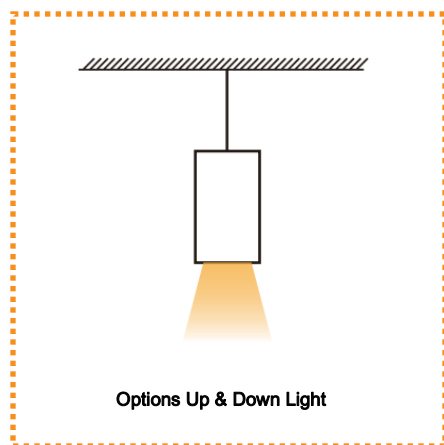

Direct LED Slim-Line Linear Light (T=0.63inch)

## Product Description:

WL-SSD series slim Linear Pendant is a thin linear suspension light. Its slim profile makes it a perfect addition to all types of spaces. At only 1.6cm in thickness, the slim fixture is ideal for linear light application where a wide spread of light is required in minimal space. The Ultra Slim linear fixture can be specified in length of 3ft 4ft, corresponding to 18W or 25W . Its narrow fixture features a beam angle of 120° .

# WL-SSD Series

Direct LED Slim-Line Linear Light (T=0.63inch)

## Applications:

Direct LED Slim-Line Linear Light (T=0.63inch)