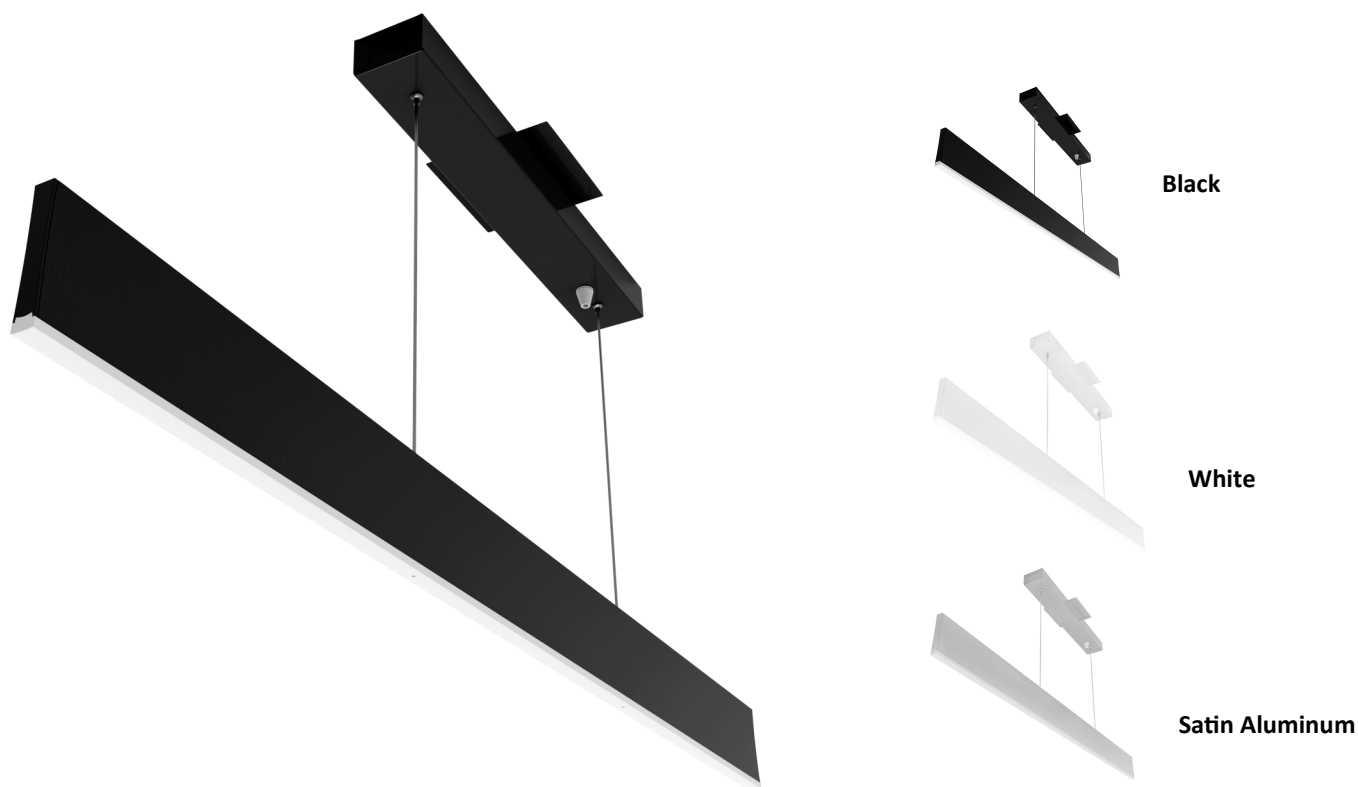

Direct LED Slim-Line Linear Light (T=0.63inch)

## Product Description:

WL-SSD series slim Linear Pendant is a thin linear suspension light. Its slim profile makes it a perfect addition to all types of spaces. At only 1.6cm in thickness, the slim fixture is ideal for linear light application where a wide spread of light is required in minimal space. The Ultra Slim linear fixture can be specified in length of 3ft 4ft, corresponding to 18W or 25W . Its narrow fixture features a beam angle of 120° .

# WL-SSD Series

Direct LED Slim-Line Linear Light (T=0.63inch)

## Applications:

Direct LED Slim-Line Linear Light (T=0.63inch)