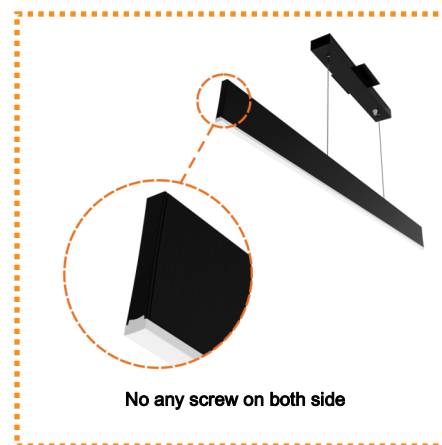

Direct LED Slim-Line Linear Light (T=0.63inch)

## Product Description:

WL-SSD series slim Linear Pendant is a thin linear suspension light. Its slim profile makes it a perfect addition to all types of spaces. At only 1.6cm in thickness, the slim fixture is ideal for linear light application where a wide spread of light is required in minimal space. The Ultra Slim linear fixture can be specified in length of 3ft 4ft, corresponding to 18W or 25W . Its narrow fixture features a beam angle of 120° .

# WL-SSD Series

Direct LED Slim-Line Linear Light (T=0.63inch)

## Applications:

Direct LED Slim-Line Linear Light (T=0.63inch)