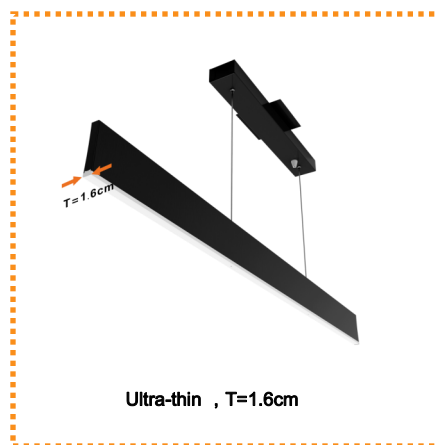

Direct LED Slim-Line Linear Light (T=0.63inch)

## Product Description:

WL-SSD series slim Linear Pendant is a thin linear suspension light. Its slim profile makes it a perfect addition to all types of spaces. At only 1.6cm in thickness, the slim fixture is ideal for linear light application where a wide spread of light is required in minimal space. The Ultra Slim linear fixture can be specified in length of 3ft 4ft, corresponding to 18W or 25W . Its narrow fixture features a beam angle of 120° .

# WL-SSD Series

Direct LED Slim-Line Linear Light (T=0.63inch)

## Applications:

Direct LED Slim-Line Linear Light (T=0.63inch)