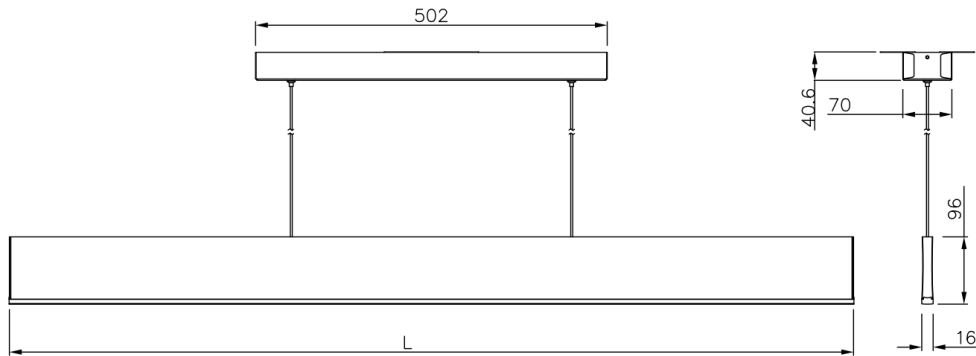

Direct LED Slim-Line Linear Light (T=0.63inch)

## Product Description:

WL-SSD series slim Linear Pendant is a thin linear suspension light. Its slim profile makes it a perfect addition to all types of spaces. At only 1.6cm in thickness, the slim fixture is ideal for linear light application where a wide spread of light is required in minimal space. The Ultra Slim linear fixture can be specified in length of 3ft 4ft, corresponding to 18W or 25W . Its narrow fixture features a beam angle of 120° .

# WL-SSD Series

Direct LED Slim-Line Linear Light (T=0.63inch)

## Dimension:

3FT	900*96*16mm (Driver Box: 502*70*40.6mm)
4FT	1200*114*16mm (Driver Box: 502*70*40.6mm)
5FT	1500*114*16mm (Driver Box: 502*70*40.6mm)