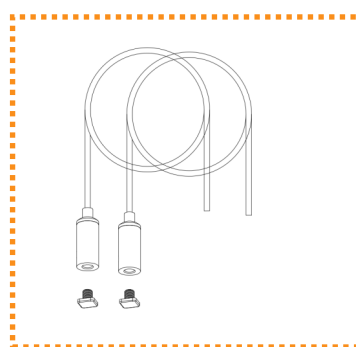

Direct & Indirect LED Slim-Line Linear Light (T=0.63inch)

Product Description:

WL-SSUD series slim Linear Pendant is a thin linear suspension light. Its slim profile makes it a perfect addition to all types of spaces. At only 1.6cm in thickness, the slim fixture is ideal for linear light application where a wide spread of light is required in minimal space. The Ultra Slim linear fixture can be specified in length of 3ft 4ft, corresponding to 25W or 36W . Its narrow fixture features a beam angle of 120° .

WL-SSUD Series

Direct & Indirect LED Slim-Line Linear Light (T=0.63inch)

Dimension:

3FT	900*96*16mm (Driver Box: 502*70*40.6mm)
4FT	1200*96*16mm (Driver Box: 502*70*40.6mm)

Accessories:

Mounting Screw and Plate

Aircraft Cable

2.4G Wireless Control

Luminaire Photometric:

Luminous Intensity Distribution Diagram

Cone Illuminance Diagram

Direct & Indirect LED Slim-Line Linear Light (T=0.63inch)

Product Models

MODEL	WL-SSUD3FT25WADHV-XXK-XX-XX	WL-SSUD4FT36WXHV-XXK-XX-XX
PERFORMANCE SUMMARY		
Input Wattage	25W(Up 7W,Down 18W)	36W(Up 11W,Down 25W)
Input Voltage	120-347V	
Delivered Lumens	2625Lm	3780Lm
Efficacy	105lm/W	
CRI	80min	
CCT	3500K,4000K,4500K,5000K	
Power Factor	> 0.9	
THD	< 20%	
Operation Temp	-40°C~+50°C	
Beam Angle	120°	
Material	Aluminum + Acrylic	
Beam Angle	120°	
Finish	Black, White, Satin Aluminum, (Custom Finish available)	
Installation	Suspend	
LIGHTING CONTROL		
Dimming Capacity	0-10V dimming ,2.4G,DALI	
DIMENSION		
Product Dimension	900*96*16mm (Driver Box: 502*70*40.6)mm	1200*114*16mm (Driver Box: 502*70*40.6mm)
Packing Dimension		
LONGEVITY & WARRANTY		
L80 Life	>50000hrs	
Warranty	5 Years	

Note:The first "XX" in the model means CCT ,can be 35,40,45,50;the second "XX" means the finish color,can be WH,BK ,SA,or CF,BK=Black,WH=White,SA=Satin Aluminum,CF=Custom Finish;the last "XX" means different mounting ways,can be SP=Suspended aircraft cable WM=Wall Mount.