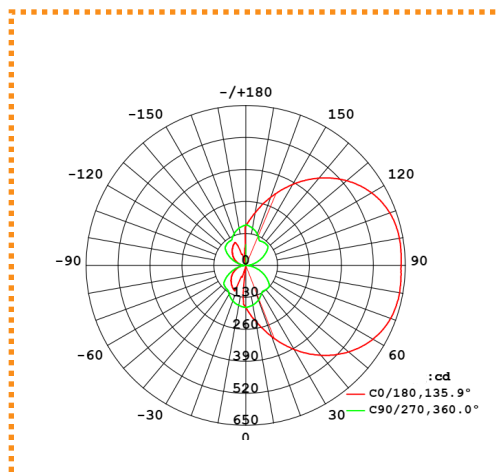

WL-SSUD Series

Direct & Indirect LED Slim-Line Linear Light (T=0.63inch)

Dimension:

3FT	900*96*16mm (Driver Box: 502*70*40.6mm)
4FT	1200*96*16mm (Driver Box: 502*70*40.6mm)

Accessories:

Mounting Screw and Plate

Aircraft Cable

2.4G Wireless Control

Luminaire Photometric:

Luminous Intensity Distribution Diagram

Cone Illuminance Diagram

Direct & Indirect LED Slim-Line Linear Light (T=0.63inch)

Product Models

MODEL	WL-SSUD3FT25WADHV-XXK-XX-XX	WL-SSUD4FT36WXHV-XXK-XX-XX
PERFORMANCE SUMMARY		
Input Wattage	25W(Up 7W,Down 18W)	36W(Up 11W,Down 25W)
Input Voltage	120-347V	
Delivered Lumens	2625Lm	3780Lm
Efficacy	105lm/W	
CRI	80min	
CCT	3500K,4000K,4500K,5000K	
Power Factor	> 0.9	
THD	< 20%	
Operation Temp	-40°C~+50°C	
Beam Angle	120°	
Material	Aluminum + Acrylic	
Beam Angle	120°	
Finish	Black, White, Satin Aluminum, (Custom Finish available)	
Installation	Suspend	
LIGHTING CONTROL		
Dimming Capacity	0-10V dimming ,2.4G,DALI	
DIMENSION		
Product Dimension	900*96*16mm (Driver Box: 502*70*40.6)mm	1200*114*16mm (Driver Box: 502*70*40.6mm)
Packing Dimension		
LONGEVITY & WARRANTY		
L80 Life	>50000hrs	
Warranty	5 Years	