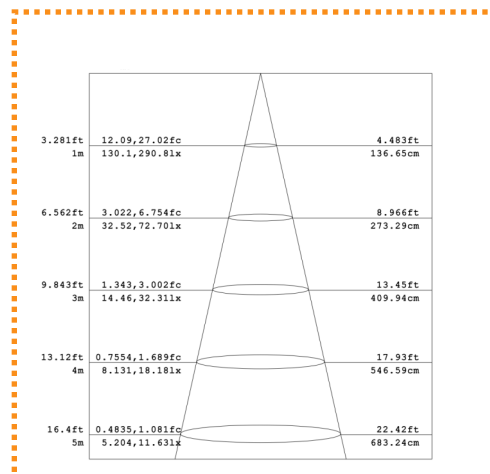

WL-SSUD Series

Direct & Indirect LED Slim-Line Linear Light (T=0.63inch)

Dimension:

3FT	900*96*16mm (Driver Box: 502*70*40.6mm)
4FT	1200*96*16mm (Driver Box: 502*70*40.6mm)

Accessories:

Mounting Screw and Plate

Aircraft Cable

2.4G Wireless Control

Luminaire Photometric:

Luminous Intensity Distribution Diagram

Cone Illuminance Diagram

Direct & Indirect LED Slim-Line Linear Light (T=0.63inch)

Product Models

MODEL	WL-SSUD3FT25WADHV-XXK-XX-XX	WL-SSUD4FT36WXHV-XXK-XX-XX
PERFORMANCE SUMMARY		
Input Wattage	25W(Up 7W,Down 18W)	36W(Up 11W,Down 25W)
Input Voltage	120-347V	
Delivered Lumens	2625Lm	3780Lm
Efficacy	105lm/W	
CRI	80min	
CCT	3500K,4000K,4500K,5000K	
Power Factor	> 0.9	
THD	< 20%	
Operation Temp	-40°C~+50°C	
Beam Angle	120°	
Material	Aluminum + Acrylic	
Beam Angle	120°	
Finish	Black, White, Satin Aluminum, (Custom Finish available)	
Installation	Suspend	
LIGHTING CONTROL		
Dimming Capacity	0-10V dimming ,2.4G,DALI	
DIMENSION		
Product Dimension	900*96*16mm (Driver Box: 502*70*40.6)mm	1200*114*16mm (Driver Box: 502*70*40.6mm)
Packing Dimension		
LONGEVITY & WARRANTY		
L80 Life	>50000hrs	
Warranty	5 Years	

Note:The first "XX" in the model means CCT ,can be 35,40,45,50;the second "XX" means the finish color,can be WH,BK ,SA,or CF,BK=Black,WH=White,SA=Satin Aluminum,CF=Custom Finish;the last "XX" means different mounting ways,can be SP=Suspended aircraft cable WM=Wall Mount.

WL-SSUD Series

Direct & Indirect LED Slim-Line Linear Light (T=0.63inch)

Order Information :

Eg: WL-SSUD3FT25WADHV-35K-WH-SP

Product Family	Product Name	Length	Watt	Series	Dimming	Voltage	CCT	Finishing	Mounting Options	Controls
WL= Wisdom Light	SSUD= Direct & Indirect Architecture Linear Light	3FT= 3 feet 4FT= 4 feet	25W 36W	A=Single CCT	D=0-10V	HV= 120-347V	35K=3500K 40K=4000K 45K=4500K 50K=5000K	BK=Black WH=White SA=Satin Aluminum CF=Custom Finish	SP=Suspended aircraft cable WM=Wall Mount	MS=Motion Sensor BM=Bluetooth Mesh EM=Emergency Backup 2.4=2.4G wireless Blank=No any function