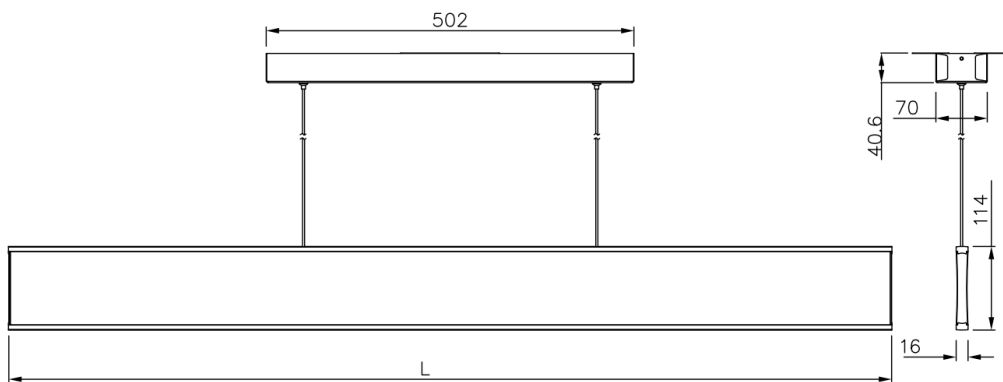

Direct & Indirect LED Slim-Line Linear Light (T=0.63inch)

Product Description:

WL-SSUD series slim Linear Pendant is a thin linear suspension light. Its slim profile makes it a perfect addition to all types of spaces. At only 1.6cm in thickness, the slim fixture is ideal for linear light application where a wide spread of light is required in minimal space. The Ultra Slim linear fixture can be specified in length of 3ft 4ft, corresponding to 25W or 36W . Its narrow fixture features a beam angle of 120° .

WL-SSUD Series

Direct & Indirect LED Slim-Line Linear Light (T=0.63inch)

Dimension:

3FT	900*96*16mm (Driver Box: 502*70*40.6mm)
4FT	1200*96*16mm (Driver Box: 502*70*40.6mm)

Accessories:

Mounting Screw and Plate

Aircraft Cable

2.4G Wireless Control

Luminaire Photometric:

Luminous Intensity Distribution Diagram

Cone Illuminance Diagram

Direct & Indirect LED Slim-Line Linear Light (T=0.63inch)

Product Models

MODEL	WL-SSUD3FT25WADHV-XXK-XX-XX	WL-SSUD4FT36WXHV-XXK-XX-XX
PERFORMANCE SUMMARY		
Input Wattage	25W(Up 7W,Down 18W)	36W(Up 11W,Down 25W)
Input Voltage	120-347V	
Delivered Lumens	2625Lm	3780Lm
Efficacy	105lm/W	
CRI	80min	
CCT	3500K,4000K,4500K,5000K	
Power Factor	> 0.9	
THD	< 20%	
Operation Temp	-40°C~+50°C	
Beam Angle	120°	
Material	Aluminum + Acrylic	
Beam Angle	120°	
Finish	Black, White, Satin Aluminum, (Custom Finish available)	
Installation	Suspend	
LIGHTING CONTROL		
Dimming Capacity	0-10V dimming ,2.4G,DALI	
DIMENSION		
Product Dimension	900*96*16mm (Driver Box: 502*70*40.6)mm	1200*114*16mm (Driver Box: 502*70*40.6mm)
Packing Dimension		
LONGEVITY & WARRANTY		
L80 Life	>50000hrs	
Warranty	5 Years	